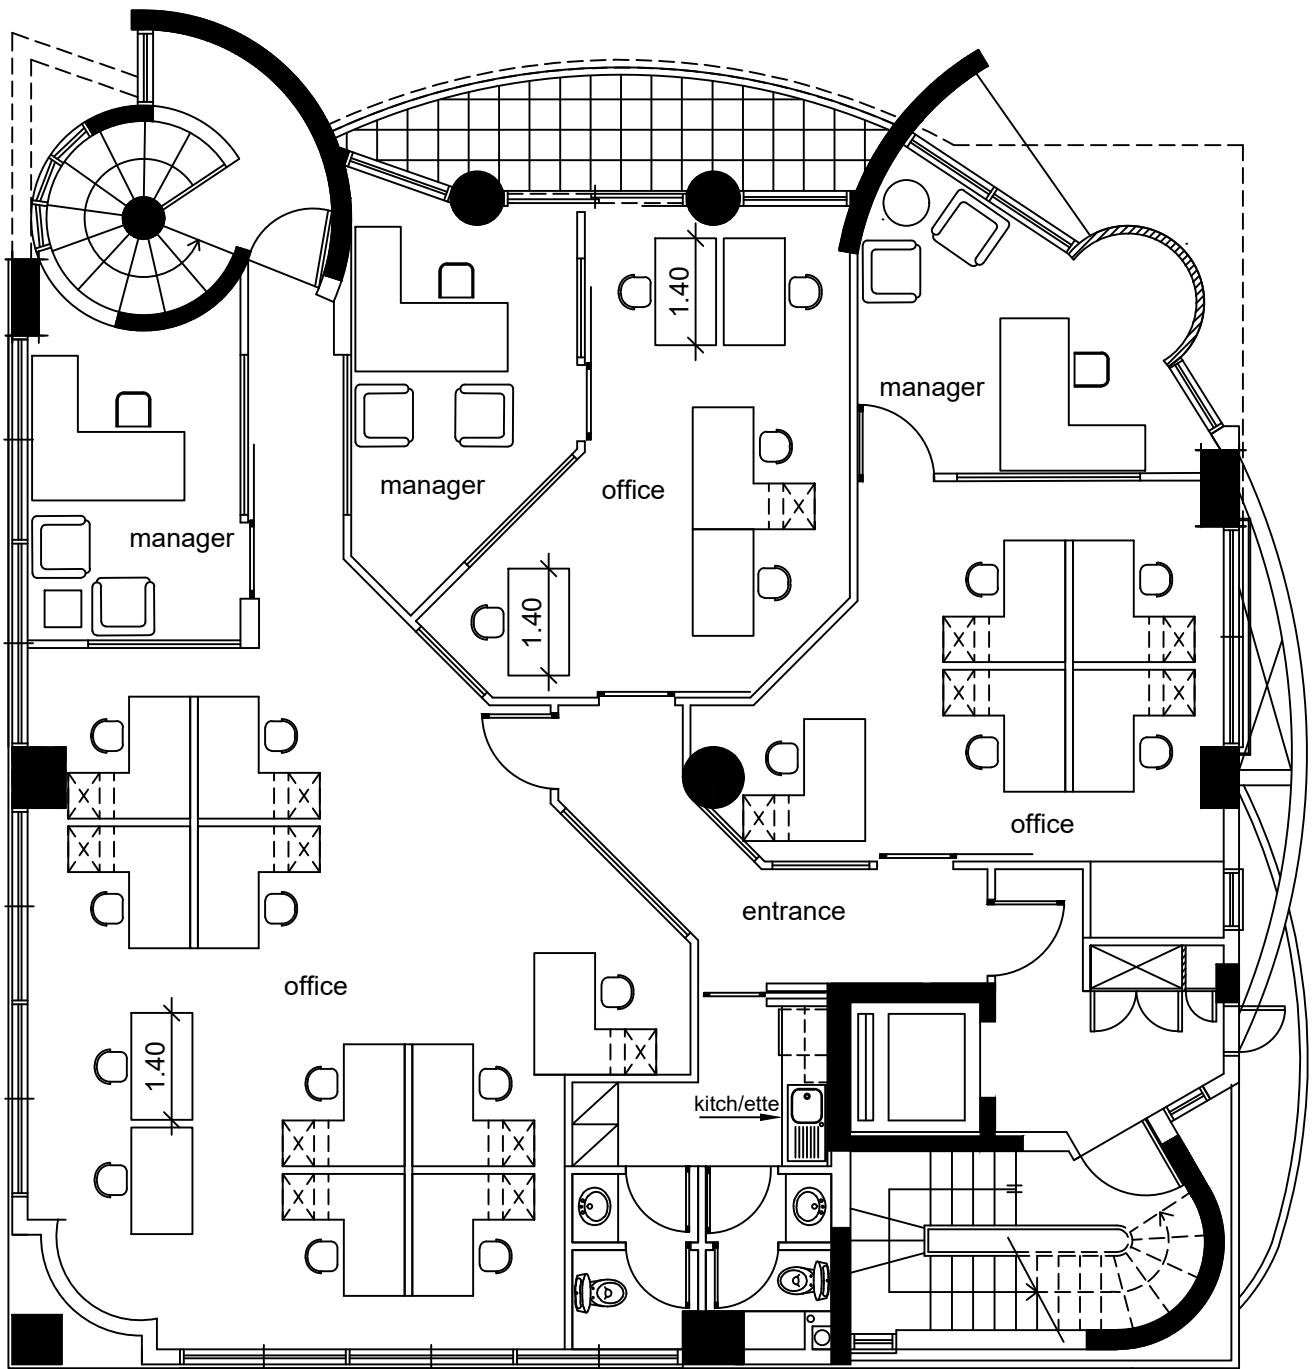

KATOCH YPOGEIOY

KATOCH ISOGEIOY

KATOCH MESOPATVMATOS

- 
drywall partitions
- 
drywall partition (h=1m.)  
and glass above