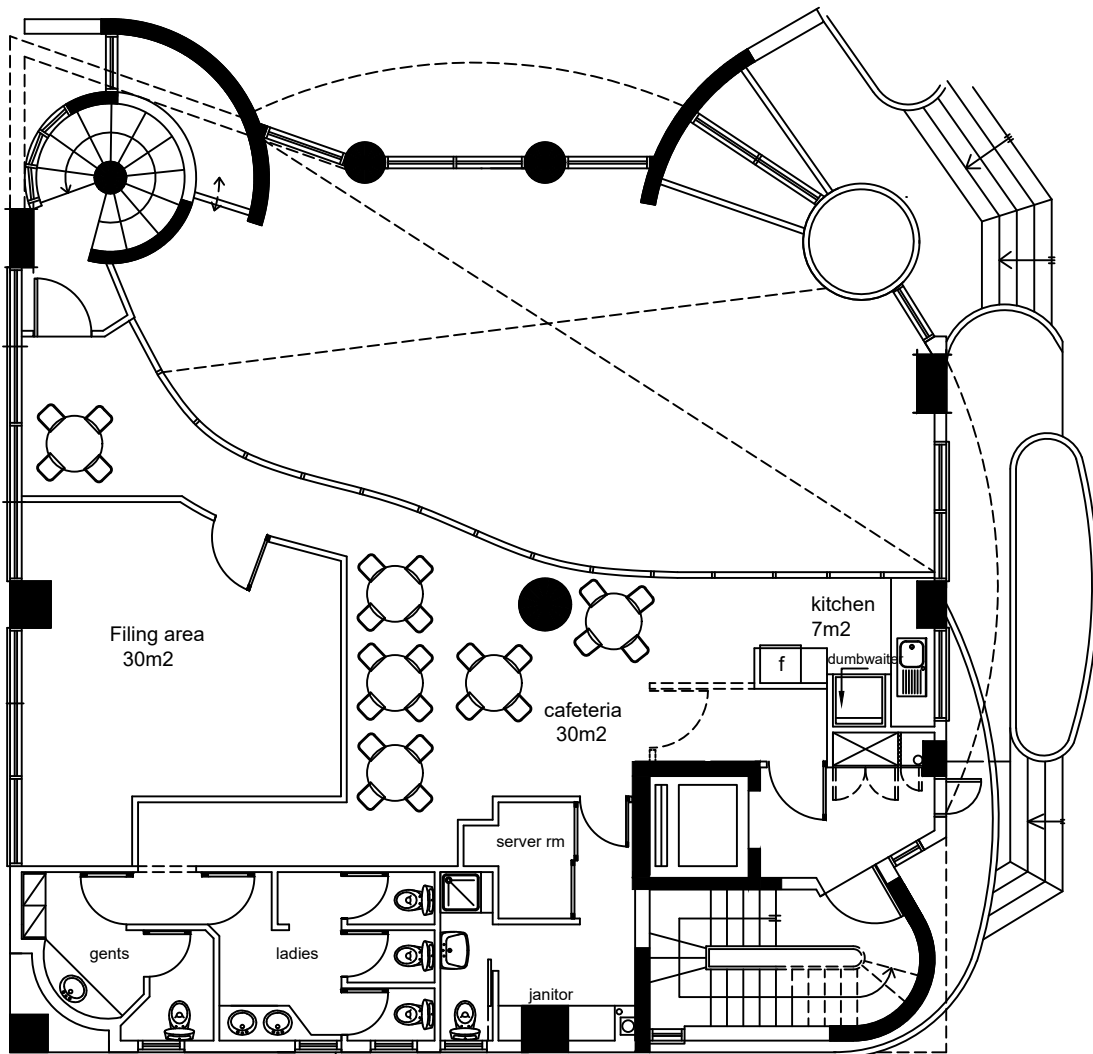

KATOCH YPOGEIOY

KATOCH ISOGEIOY

KATOCH MESOPATVMATOS

- 
drywall partitions
- 
drywall partition (h=1m.)  
and glass above